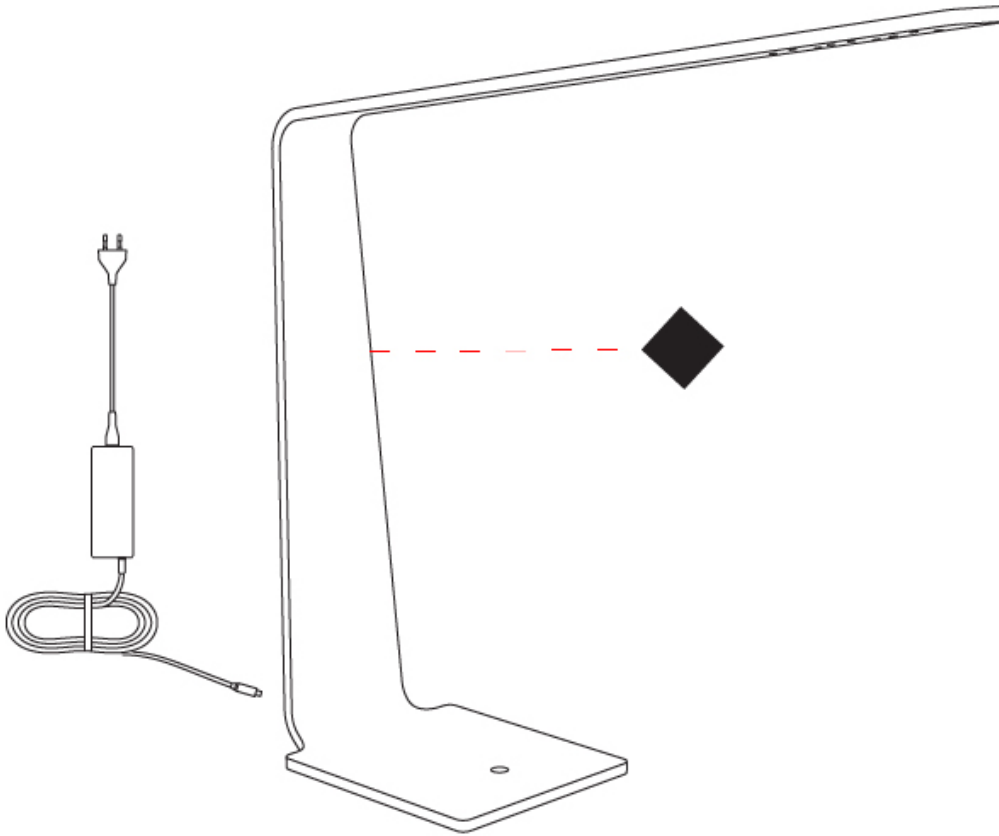

LED4 PORTABLE

D74002-

PROJECT

TYPE

SPECIFIER

QUANTITY

DATE

D